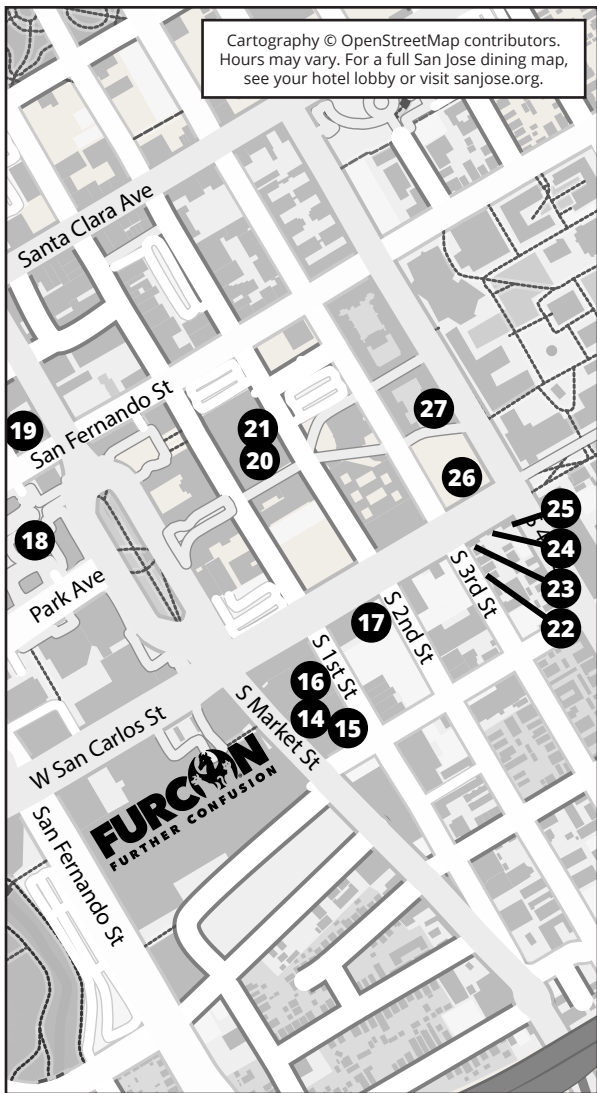

Cartography © OpenStreetMap contributors.
Hours may vary. For a full San Jose dining map,
see your hotel lobby or visit sanjose.org.