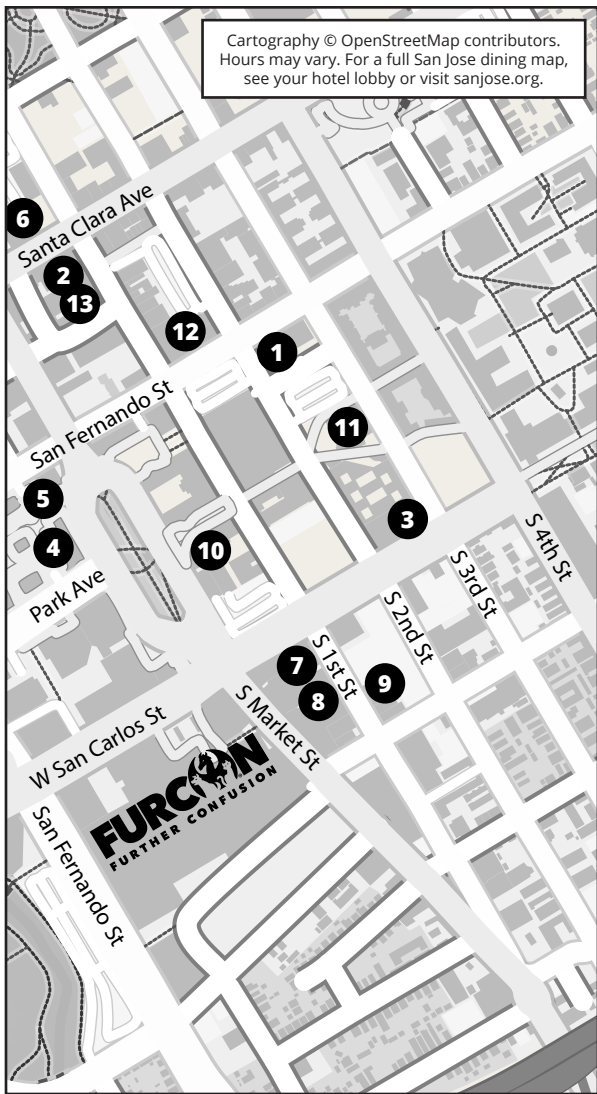

Cartography © OpenStreetMap contributors.
Hours may vary. For a full San Jose dining map,
see your hotel lobby or visit sanjose.org.