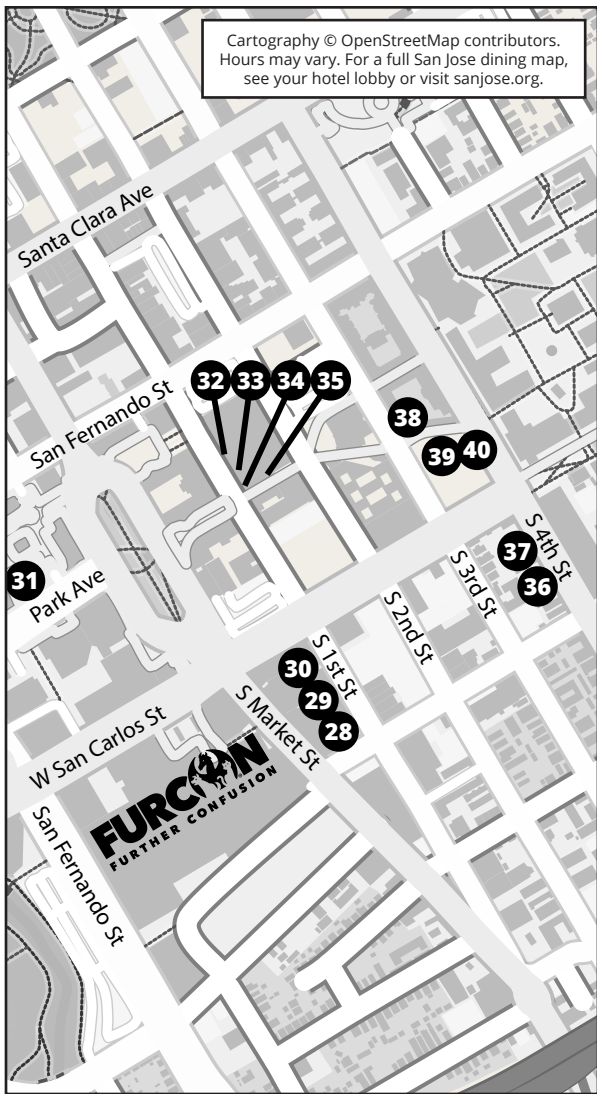

7A-3A DAILY
- 25 **Jack in the Box** Fast Food (\$)

24 HOURS
- 26 **Pizza My Heart** Pizza (\$)

SUN-THU 11A-11P, FRI/SAT 11A-12A
- 27 **Togo's** Sandwiches (\$)

MON-THU 10A-9P, FRI 10A-8P, SAT/SUN 10A-7P

Cartography © OpenStreetMap contributors.
Hours may vary. For a full San Jose dining map,
see your hotel lobby or visit sanjose.org.

Restaurants: Coffee / Bar

- 41 **Voltaire Coffee House** Coffee (\$)
 MON-FRI 6A-6P, SAT/SUN 8A-6P
- 42 **Haberdasher (formerly singlebarrel)** Bar (\$\$)
 CLOSED MON, TUE/WED/SUN 5P-12A, THU-SAT 5P-1A
- 43 **Caffe Frascati** Coffee/Small Plates (\$)
 MON-THU 7A-10P, FRI 7A-12A, SAT 8A-12A, SUN 8A-9P
- 44 **Bijan Bakery & Cafe** Coffee/Bakery (\$-\$\$)
 MON-THU 6:30A-9:30P, FRI 6:30A-11P, SAT 7:30A-11P,
 SUN 8:30A-9:30P
- 45 **Social Policy** Coffee (\$\$)
 MON-FRI 7A-7P, SAT/SUN 8A-7P
- 46 **Origins Juicery** Juice Bar (\$)
 MON-THU 9A-6P, FRI 9A-7P, SAT 10A-7P, SUN 10A-5P
- 47 **Starbucks** Coffee (\$)
 MON-FRI 5A-9P, SAT/SUN 6A-9P
- 48 **Philz Coffee** Coffee (\$)
 MON-FRI 6:30A-10P, SAT/SUN 7A-9P